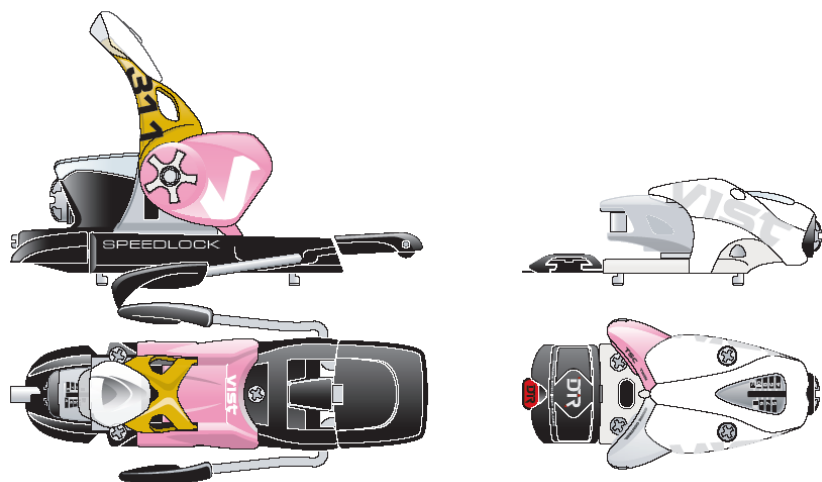

CATEGORY: Freeride Lady / All-Mountain Lady

MODEL: CROSS-FREE6 (162cm) €....

Sidewall **sx**

Sidewall **dx**

BINDING: V311UNIFR6LISL06

PLATE: SPEEDLOCK TT – silver / silver

SKI-SYSTEM	CHARACTERISTICS	TARGET
SKILOCK CROSS-FREE6	Top versatile All-Mountain / Free ride ski for all type of conditions and every terrain	Advanced level, Expert lady skier who desires to have all free-dome to either ski front side or backside of the mountain