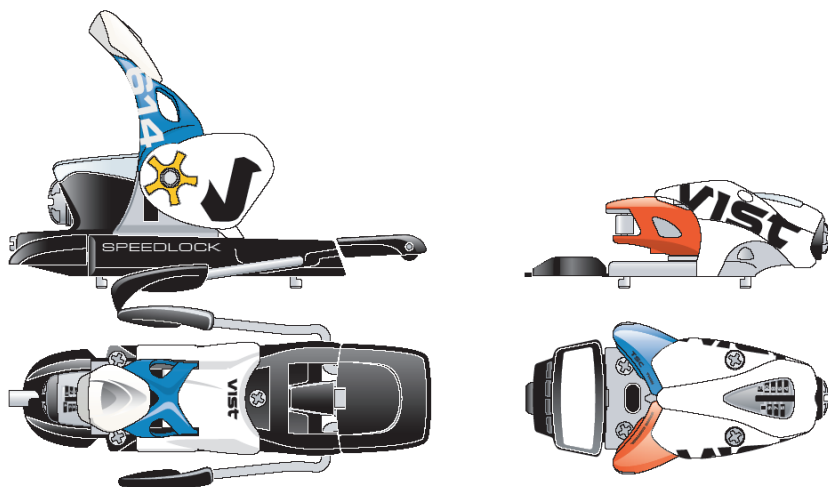

CATEGORY: Race SL

MODEL: SL PRO5 Lady (157cm)

€....

Sidewall **sx**

Sidewall **dx**

BINDING: V614UNIPR6SL06

PLATE: SL PRO Light16mm - ALU silver anod. / PA black

SKI-SYSTEM	CHARACTERISTICS	TARGET
SKILOCK PRO5	SL Turns, short, quick edge to edge handling, outstanding response, ultimate reactivity,	Racer, Top Expert Lady Skier who likes to do short carved turns on top level skiing

CATEGORY: Race Carve GS / SL

MODEL: RC TEAM7 (174cm) €....

Sidewall sx Sidewall dx

BINDING: V614UNITE7SL06

PLATE: SL PRO Light 16mm – ALU silv. anod./ PA black

SKI-SYSTEM	CHARACTERISTICS	TARGET
SKILOCK TEAM7	Top Performance All-Terrain Ski for all type of conditions with ultimate support for quick initiation of turn	Advanced skier who expects most support for enjoyable, relaxed skiing

CATEGORY: Race Carve GS / SL

MODEL: RC TEAM6 (166cm) €....

Sidewall **sx** Sidewall **dx**

BINDING: V412UNITE6LISL06

PLATE: SL TT 16mm – red-white / blue-white

SKI-SYSTEM	CHARACTERISTICS	TARGET
SKILOCK TEAM6	Top Performance All-Terrain Ski for all type of conditions with ultimate support for quick initiation of turn	Advanced skier who expects most support for enjoyable, relaxed skiing