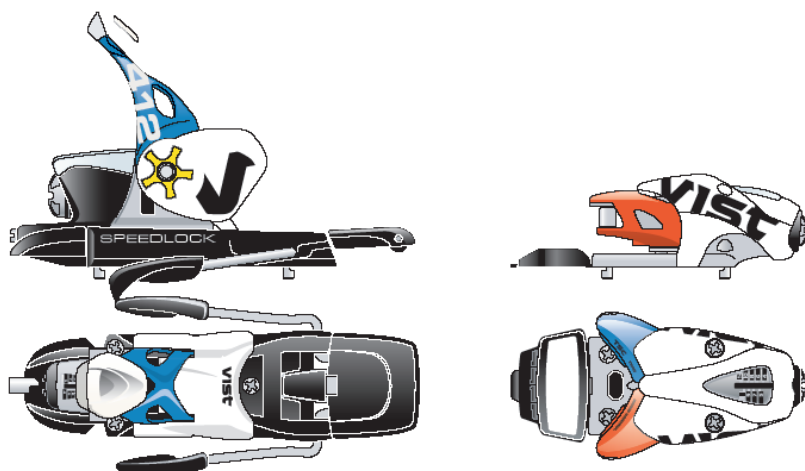

CATEGORY: Race Carve GS / SL

MODEL: RC TEAM7 (174cm) €....

Sidewall sx Sidewall dx

BINDING: V614UNITE7SL06

PLATE: SL PRO Light 16mm – ALU silv. anod./ PA black

SKI-SYSTEM	CHARACTERISTICS	TARGET
SKILOCK TEAM7	Top Performance All-Terrain Ski for all type of conditions with ultimate support for quick initiation of turn	Advanced skier who expects most support for enjoyable, relaxed skiing

CATEGORY: Race Carve GS / SL

MODEL: RC TEAM6 (166cm) €....

Sidewall **sx** Sidewall **dx**

BINDING: V412UNITE6LISL06

PLATE: SL TT 16mm – red-white / blue-white

SKI-SYSTEM	CHARACTERISTICS	TARGET
SKILOCK TEAM6	Top Performance All-Terrain Ski for all type of conditions with ultimate support for quick initiation of turn	Advanced skier who expects most support for enjoyable, relaxed skiing

CATEGORY: Lady Expert RC

MODEL: **PRO-D5** (158cm)

€...

Sidewall **sx**

Sidewall **dx**

BINDING: V311UNIPRD5LISL06

PLATE: SPEEDLOCK TT – silver / silver

SKI-SYSTEM	CHARACTERISTICS	TARGET
SKILOCK PRO-D5	Top Performance All-Terrain Ski for all type of conditions and every terrain	Advanced level, demanding lady who expects full support of her ski to enjoy an entire day of skiing

CATEGORY: Super Carve / SL

MODEL: SC DEMO7 (174cm) €....

Sidewall **sx** Sidewall **dx**

BINDING: V614UNIDE7SL06

PLATE: SL PRO Light 16mm – ALU silv. anod./ PA black

SKI-SYSTEM	CHARACTERISTICS	TARGET
SKILOCK DEMO7	Top Performance All-Terrain Ski for all type of conditions with ultimate support for quick initiation of turn	Advanced skier who expects most support for enjoyable, relaxed skiing