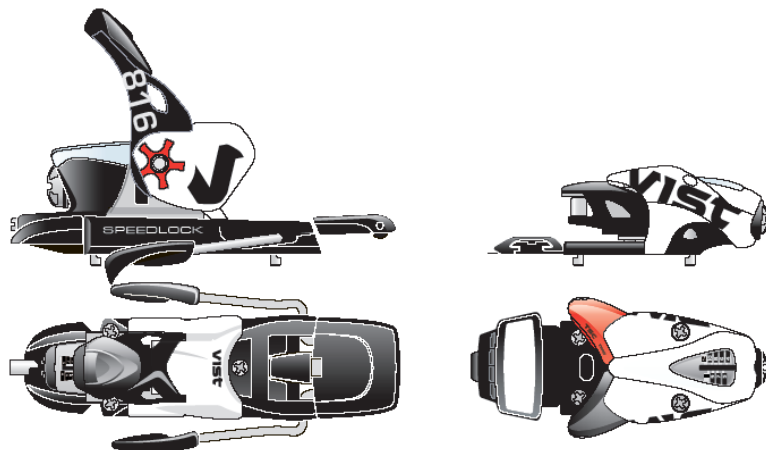

CATEGORY: Race GS

COLOUR PHENOL

MODEL: GS RACE9 (191cm) €....

Sidewall **sx**

Sidewall **dx**

BINDING: V816PROSL06

PLATE: SL RACE 19mm - ALU black anodized / PE white

SKI-SYSTEM	CHARACTERISTICS	TARGET
SKILOCK RACE9	GS Turns, high speed, precision, top stability, ultimate control	Racer, Top Expert Skier, Athlete

CATEGORY: Race GS

MODEL: GS RACE8 (185cm) €....

Sidewall **sx**

Sidewall **dx**

BINDING: V614UNIRA8SL06

PLATE: SL RACE 19mm - ALU black anodized / PE white

SKI-SYSTEM	CHARACTERISTICS	TARGET
SKILOCK RACE8	GS Turns, high speed, precision, top stability, ultimate control	Racer, Top Expert Skier