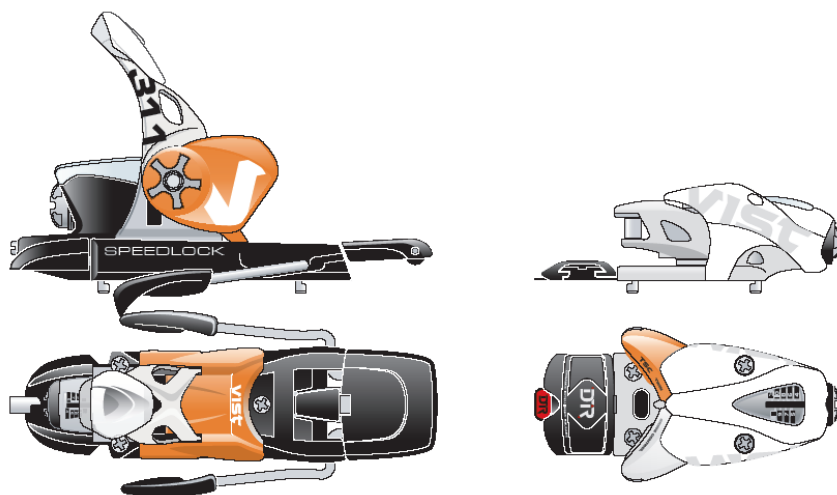

CATEGORY: Lady Expert RC

MODEL: **PRO-D5** (158cm)

€...

Sidewall **sx**

Sidewall **dx**

BINDING: V311UNIPRD5LISL06

PLATE: SPEEDLOCK TT – silver / silver

SKI-SYSTEM	CHARACTERISTICS	TARGET
SKILOCK PRO-D5	Top Performance All-Terrain Ski for all type of conditions and every terrain	Advanced level, demanding lady who expects full support of her ski to enjoy an entire day of skiing

CATEGORY: Super Carve / SL

MODEL: SC DEMO7 (174cm) €....

Sidewall **sx** Sidewall **dx**

BINDING: V614UNIDE7SL06

PLATE: SL PRO Light 16mm – ALU silv. anod./ PA black

SKI-SYSTEM	CHARACTERISTICS	TARGET
SKILOCK DEMO7	Top Performance All-Terrain Ski for all type of conditions with ultimate support for quick initiation of turn	Advanced skier who expects most support for enjoyable, relaxed skiing

CATEGORY: Super Carve / SL

MODEL: SC DEMO6 (166cm)

€....

Sidewall **sx**

Sidewall **dx**

BINDING: V412UNIDE6LISL06

PLATE: SL PRO Light 16mm – ALU silv. anod./ PA black

SKI-SYSTEM	CHARACTERISTICS	TARGET
SKILOCK DEMO6	Top Performance All-Terrain Ski for all type of conditions with ultimate support for quick initiation of turn	Advanced skier who expects most support for enjoyable, relaxed skiing