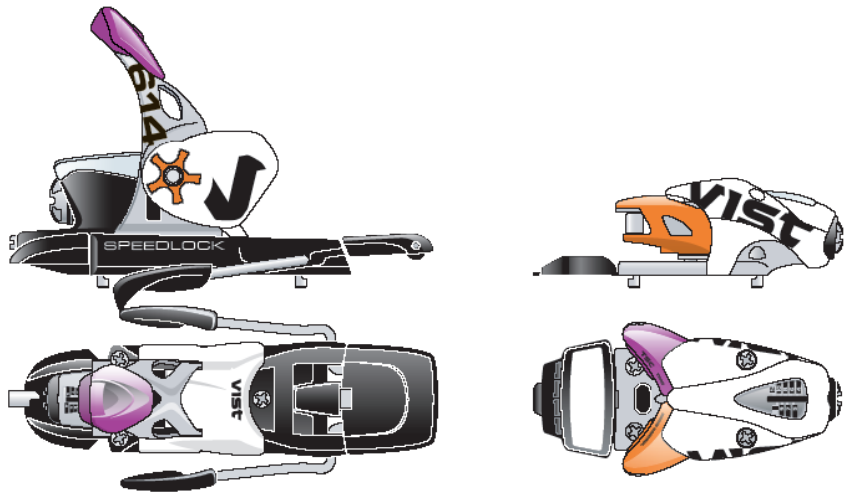

CATEGORY: Super Carve / SL

MODEL: SC DEMO7 (174cm) €....

Sidewall **sx** Sidewall **dx**

BINDING: V614UNIDE7SL06

PLATE: SL PRO Light 16mm – ALU silv. anod./ PA black

SKI-SYSTEM	CHARACTERISTICS	TARGET
SKILOCK DEMO7	Top Performance All-Terrain Ski for all type of conditions with ultimate support for quick initiation of turn	Advanced skier who expects most support for enjoyable, relaxed skiing

CATEGORY: Super Carve / SL

MODEL: SC DEMO6 (166cm)

€....

Sidewall **sx**

Sidewall **dx**

BINDING: V412UNIDE6LISL06

PLATE: SL PRO Light 16mm – ALU silv. anod./ PA black

SKI-SYSTEM	CHARACTERISTICS	TARGET
SKILOCK DEMO6	Top Performance All-Terrain Ski for all type of conditions with ultimate support for quick initiation of turn	Advanced skier who expects most support for enjoyable, relaxed skiing