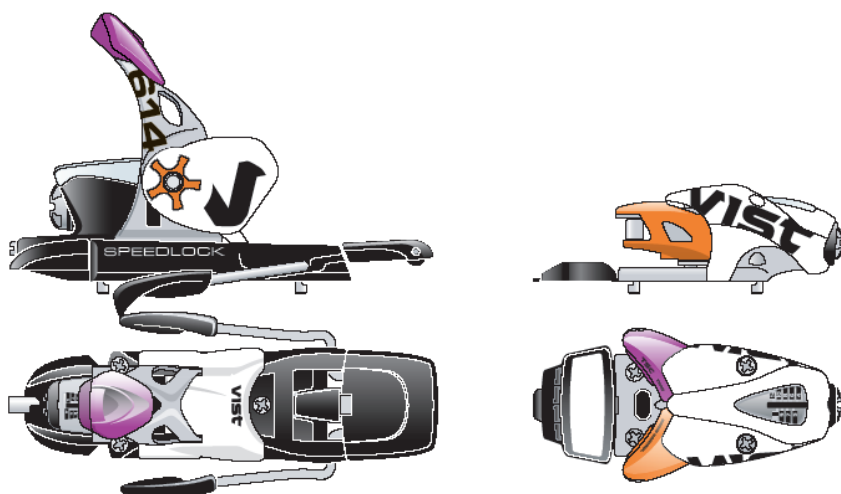

CATEGORY: Super Carve / SL

MODEL: SC DEMO7 (174cm) €....

Sidewall **sx** Sidewall **dx**

BINDING: V614UNIDE7SL06

PLATE: SL PRO Light 16mm – ALU silv. anod./ PA black

SKI-SYSTEM	CHARACTERISTICS	TARGET
SKILOCK DEMO7	Top Performance All-Terrain Ski for all type of conditions with ultimate support for quick initiation of turn	Advanced skier who expects most support for enjoyable, relaxed skiing

CATEGORY: Super Carve / SL

MODEL: SC DEMO6 (166cm)

€....

Sidewall **sx**

Sidewall **dx**

BINDING: V412UNIDE6LISL06

PLATE: SL PRO Light 16mm – ALU silv. anod./ PA black

SKI-SYSTEM	CHARACTERISTICS	TARGET
SKILOCK DEMO6	Top Performance All-Terrain Ski for all type of conditions with ultimate support for quick initiation of turn	Advanced skier who expects most support for enjoyable, relaxed skiing

CATEGORY: Freeride / All-Mountain

MODEL: CROSS-FREE8 (182cm) €....

Sidewall sx

Sidewall dx

BINDING: V614UNIRA8SL06

PLATE: SPEEDLOCK TT – black base / steel

SKI-SYSTEM	CHARACTERISTICS	TARGET
SKILOCK CROSS-FREE8	Top Performance All-Mountain / Free ride ski for all type of conditions and every terrain	Advanced level, Expert skier who desires to have all free-dome to either ski front side or backside of the mountain